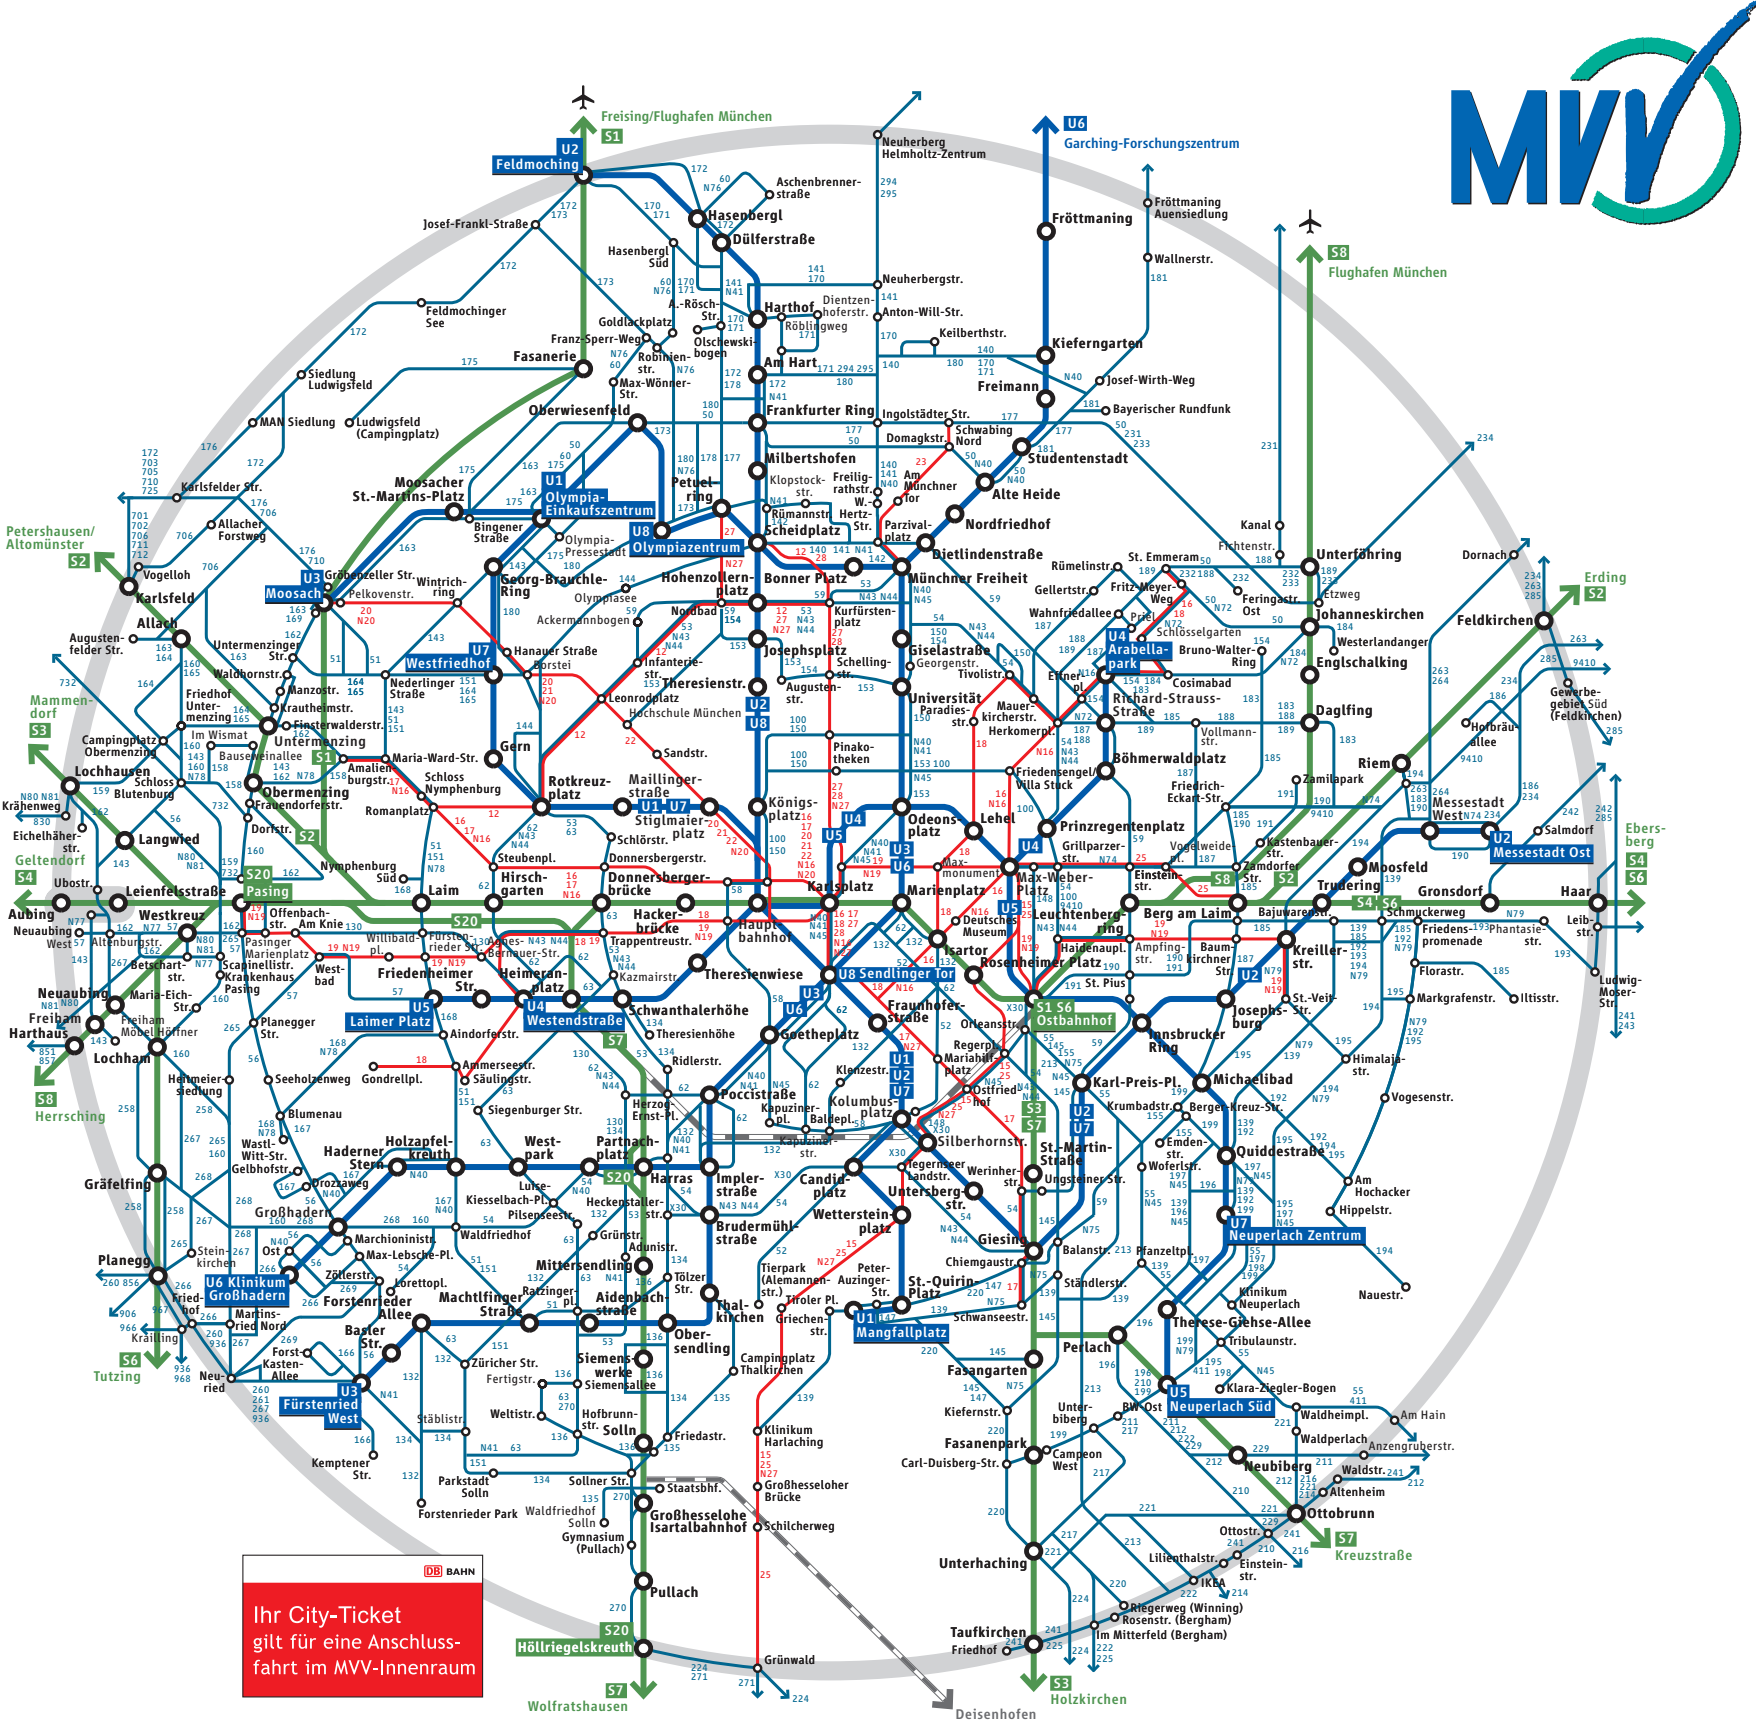

Your MVV ticket allows you to use the following means of transportation within the MVV tariff region:

-  S-Bahn (suburban railway)
-  Regionalzug (regional train)
-  U-Bahn (underground)
-  Tram (tramway)
-  Bus (bus)

Zones
 For Single Tickets, Stripe Tickets, Day Tickets, IsarCard9Uhr, IsarCard60

The inner district comprises the city district of Munich and the neighbouring administrative.

Transition areas

Stops located in transition areas (grey lines and spaces) form part of both adjacent zones

Fares as of: 11/12/2016
 Services as of: 11/2016
 © MVV

Ihr City-Ticket
 gilt für eine Anschlussfahrt im MVV-Innenraum