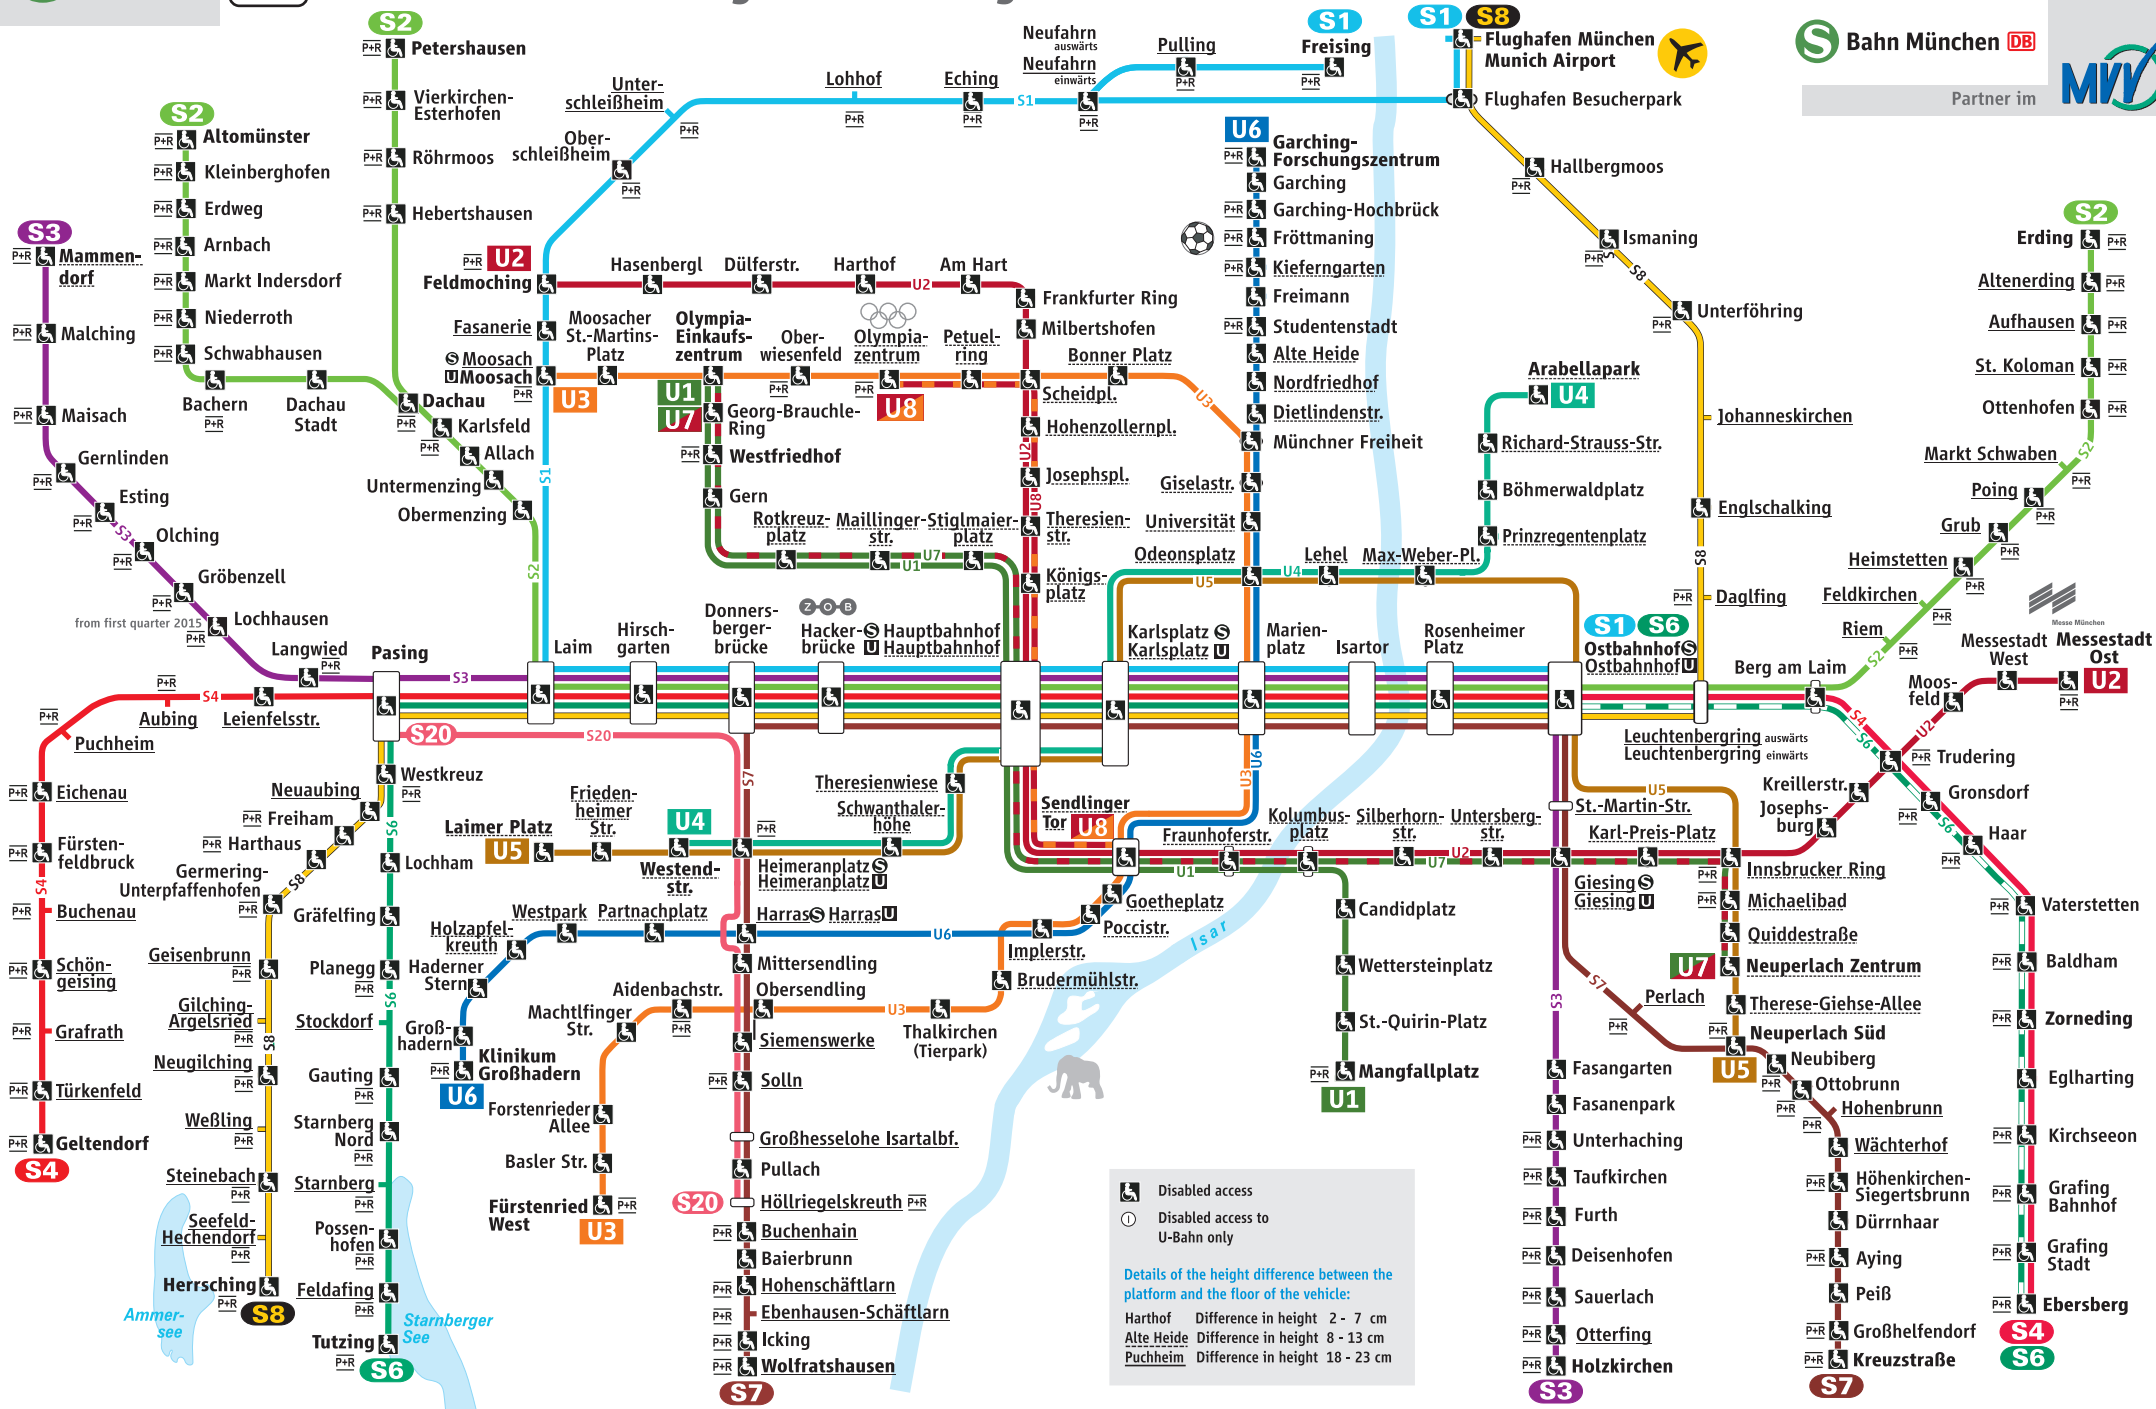

Barrier-free travel with S-Bahn and U-Bahn (suburban railway and underground) throughout the entire network

S Bahn München DB

Partner im

More Informations for you: www.mvg-muenchen.de/BIS