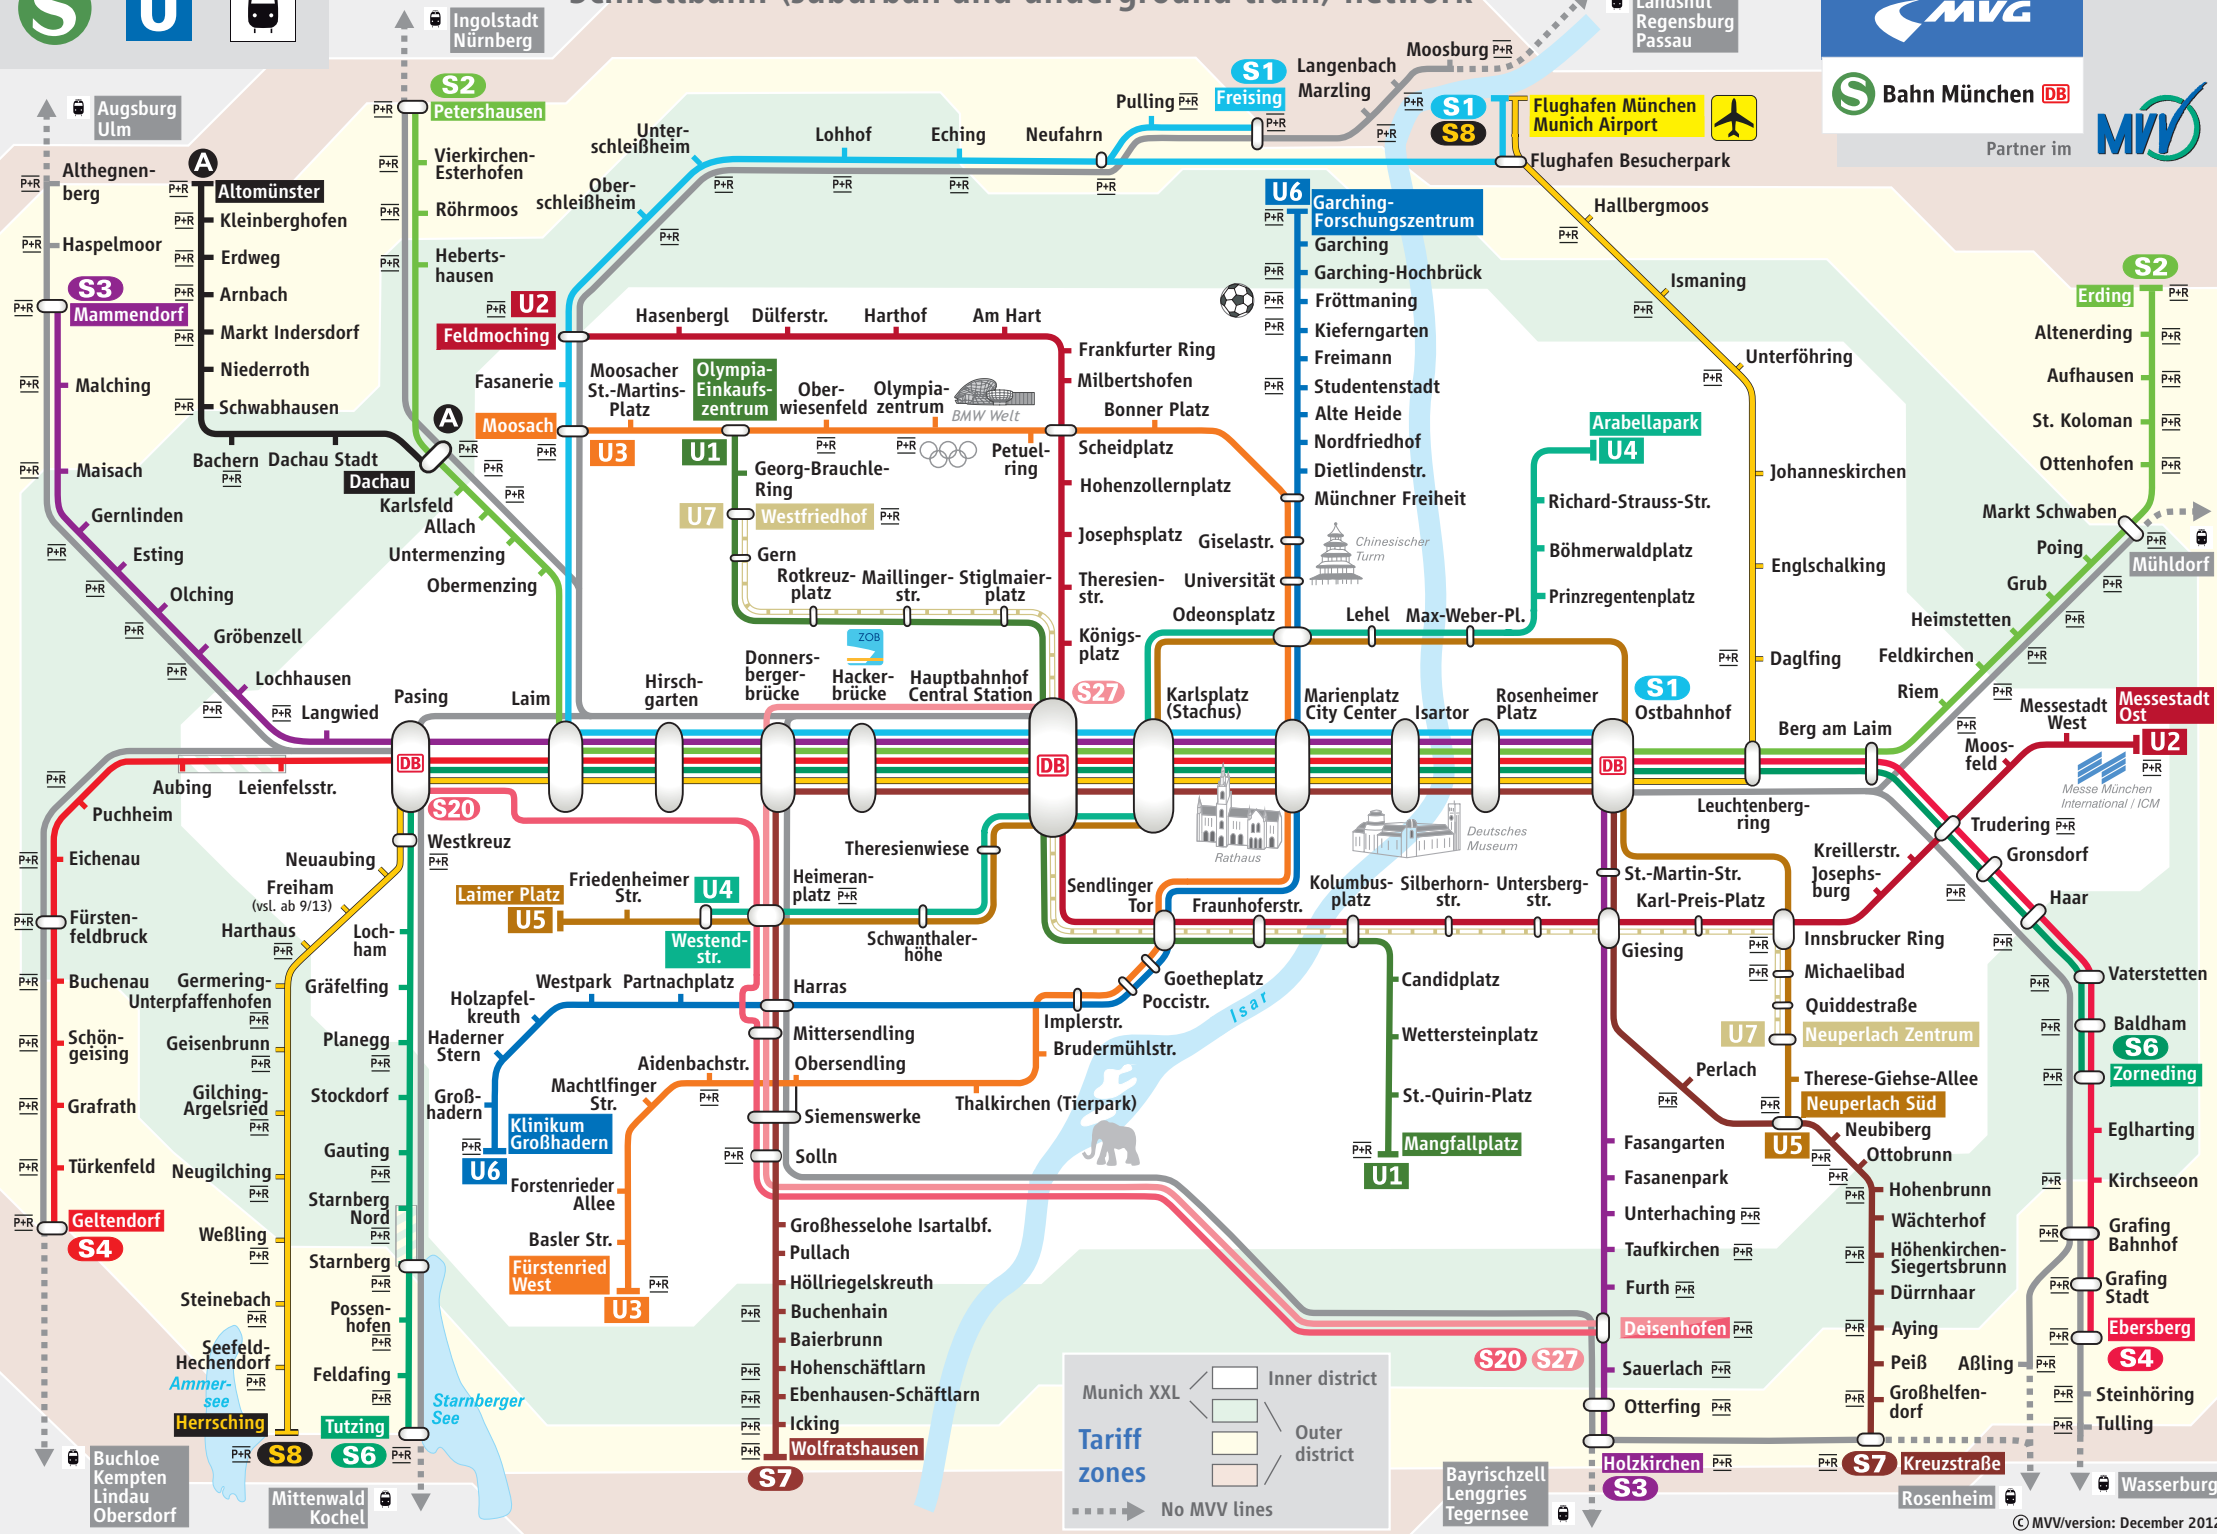

Schnellbahn (suburban and underground train) network

Munich XXL

- Inner district
- Outer district

Tariff zones

No MVV lines