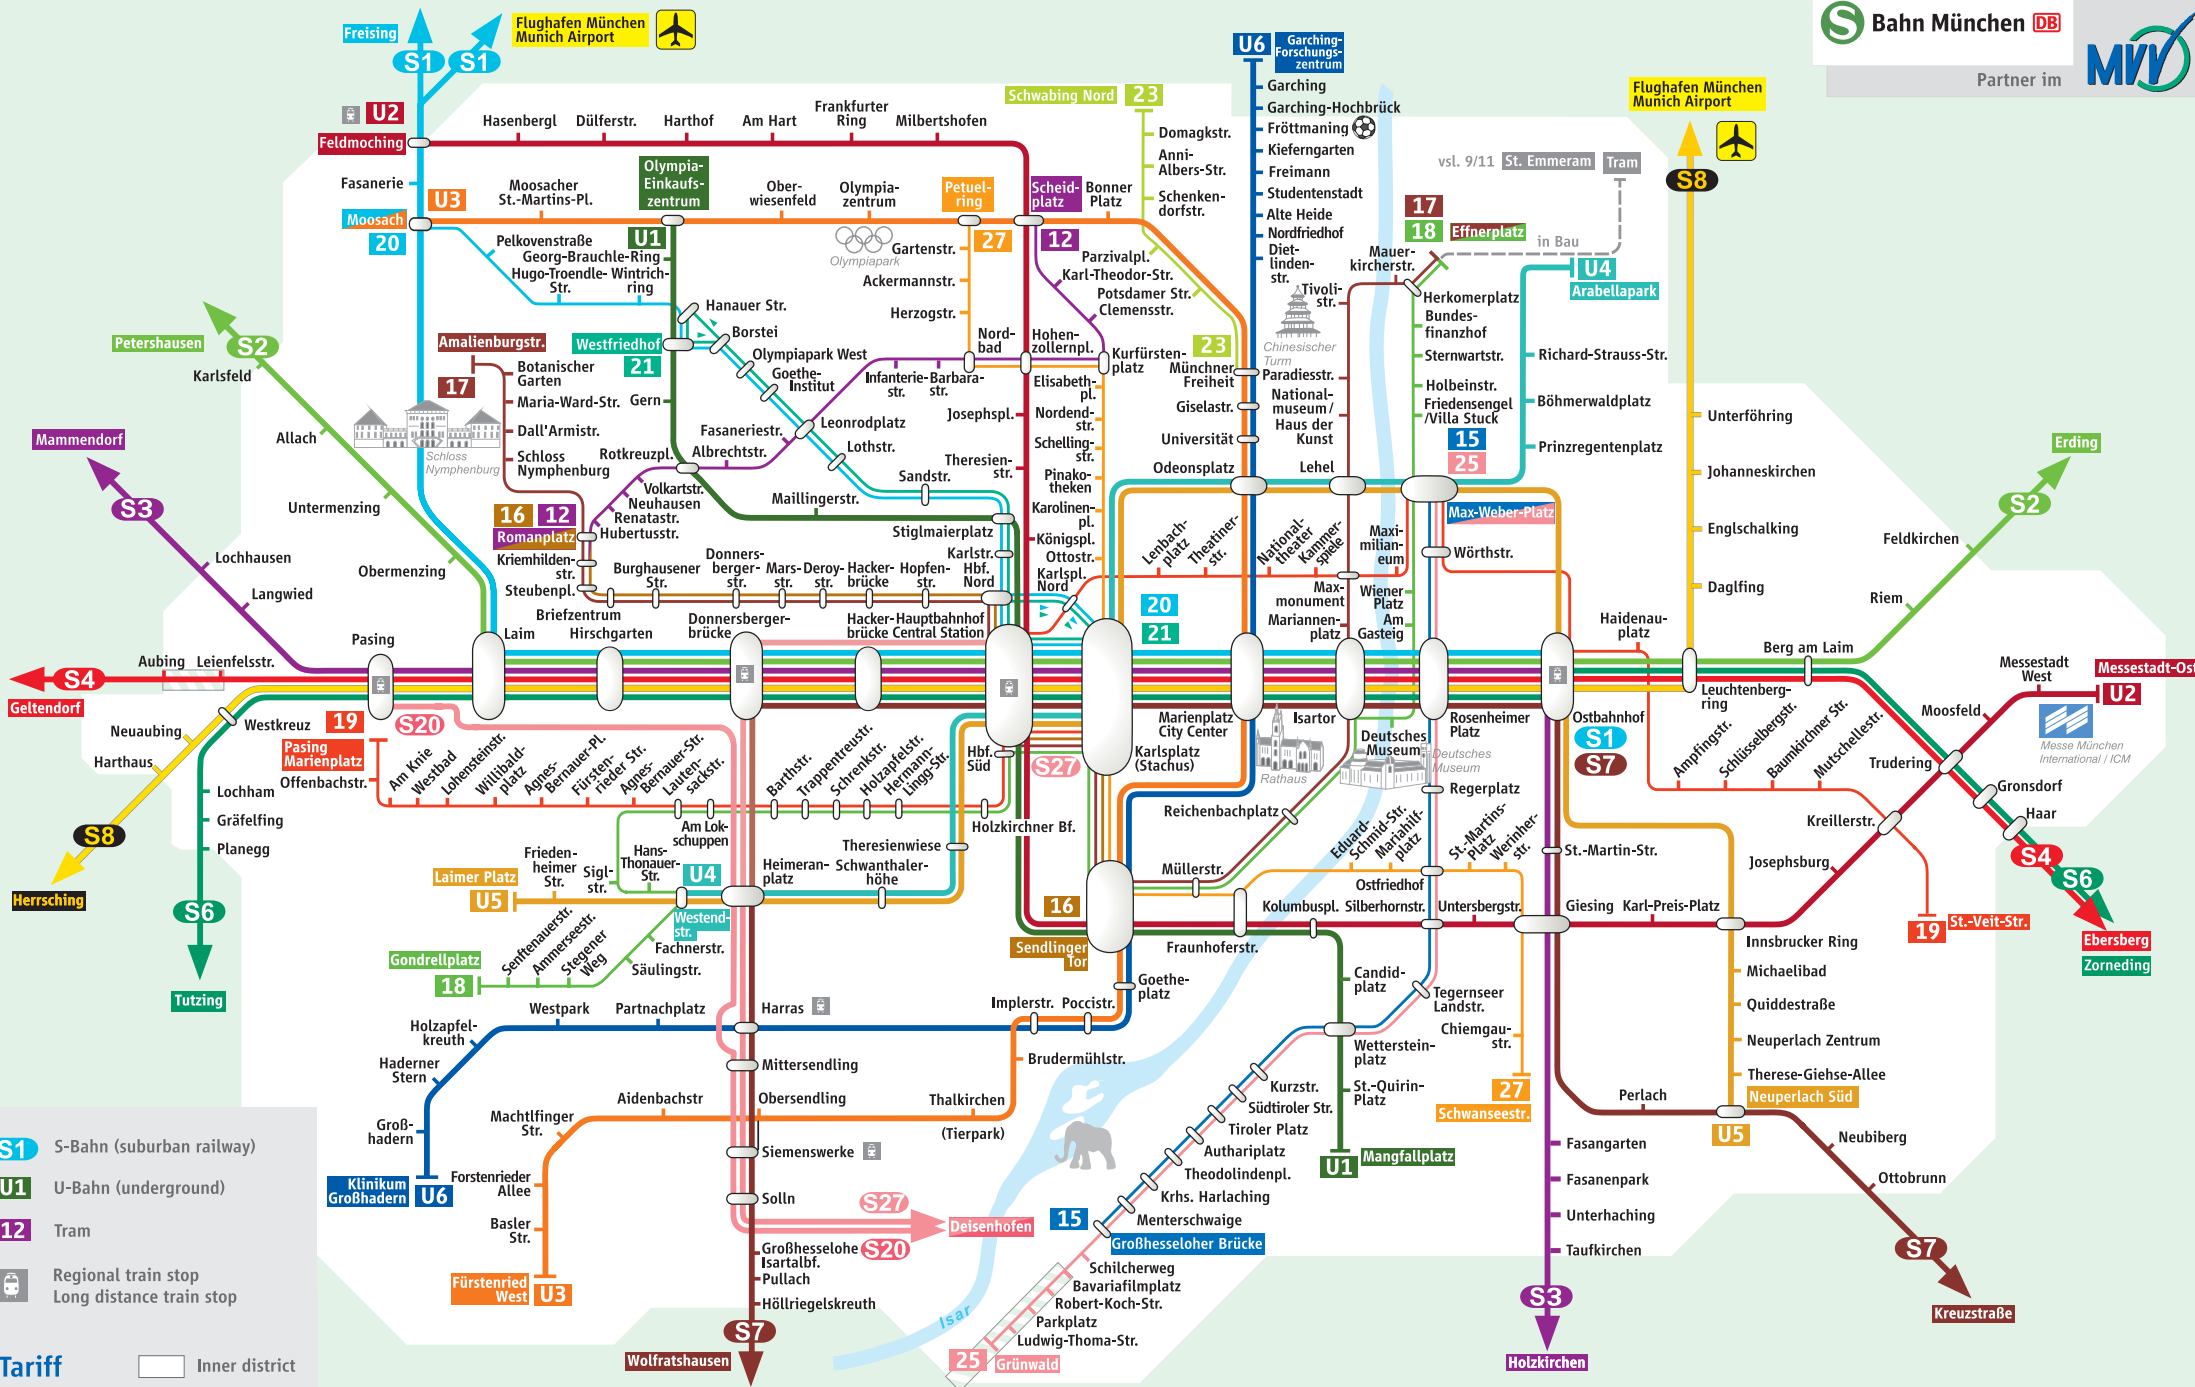

Inner district network

- S1** S-Bahn (suburban railway)
- U1** U-Bahn (underground)
- 12** Tram
- Regional train stop
- Long distance train stop

Tariff zones

- Inner district
- Outer district