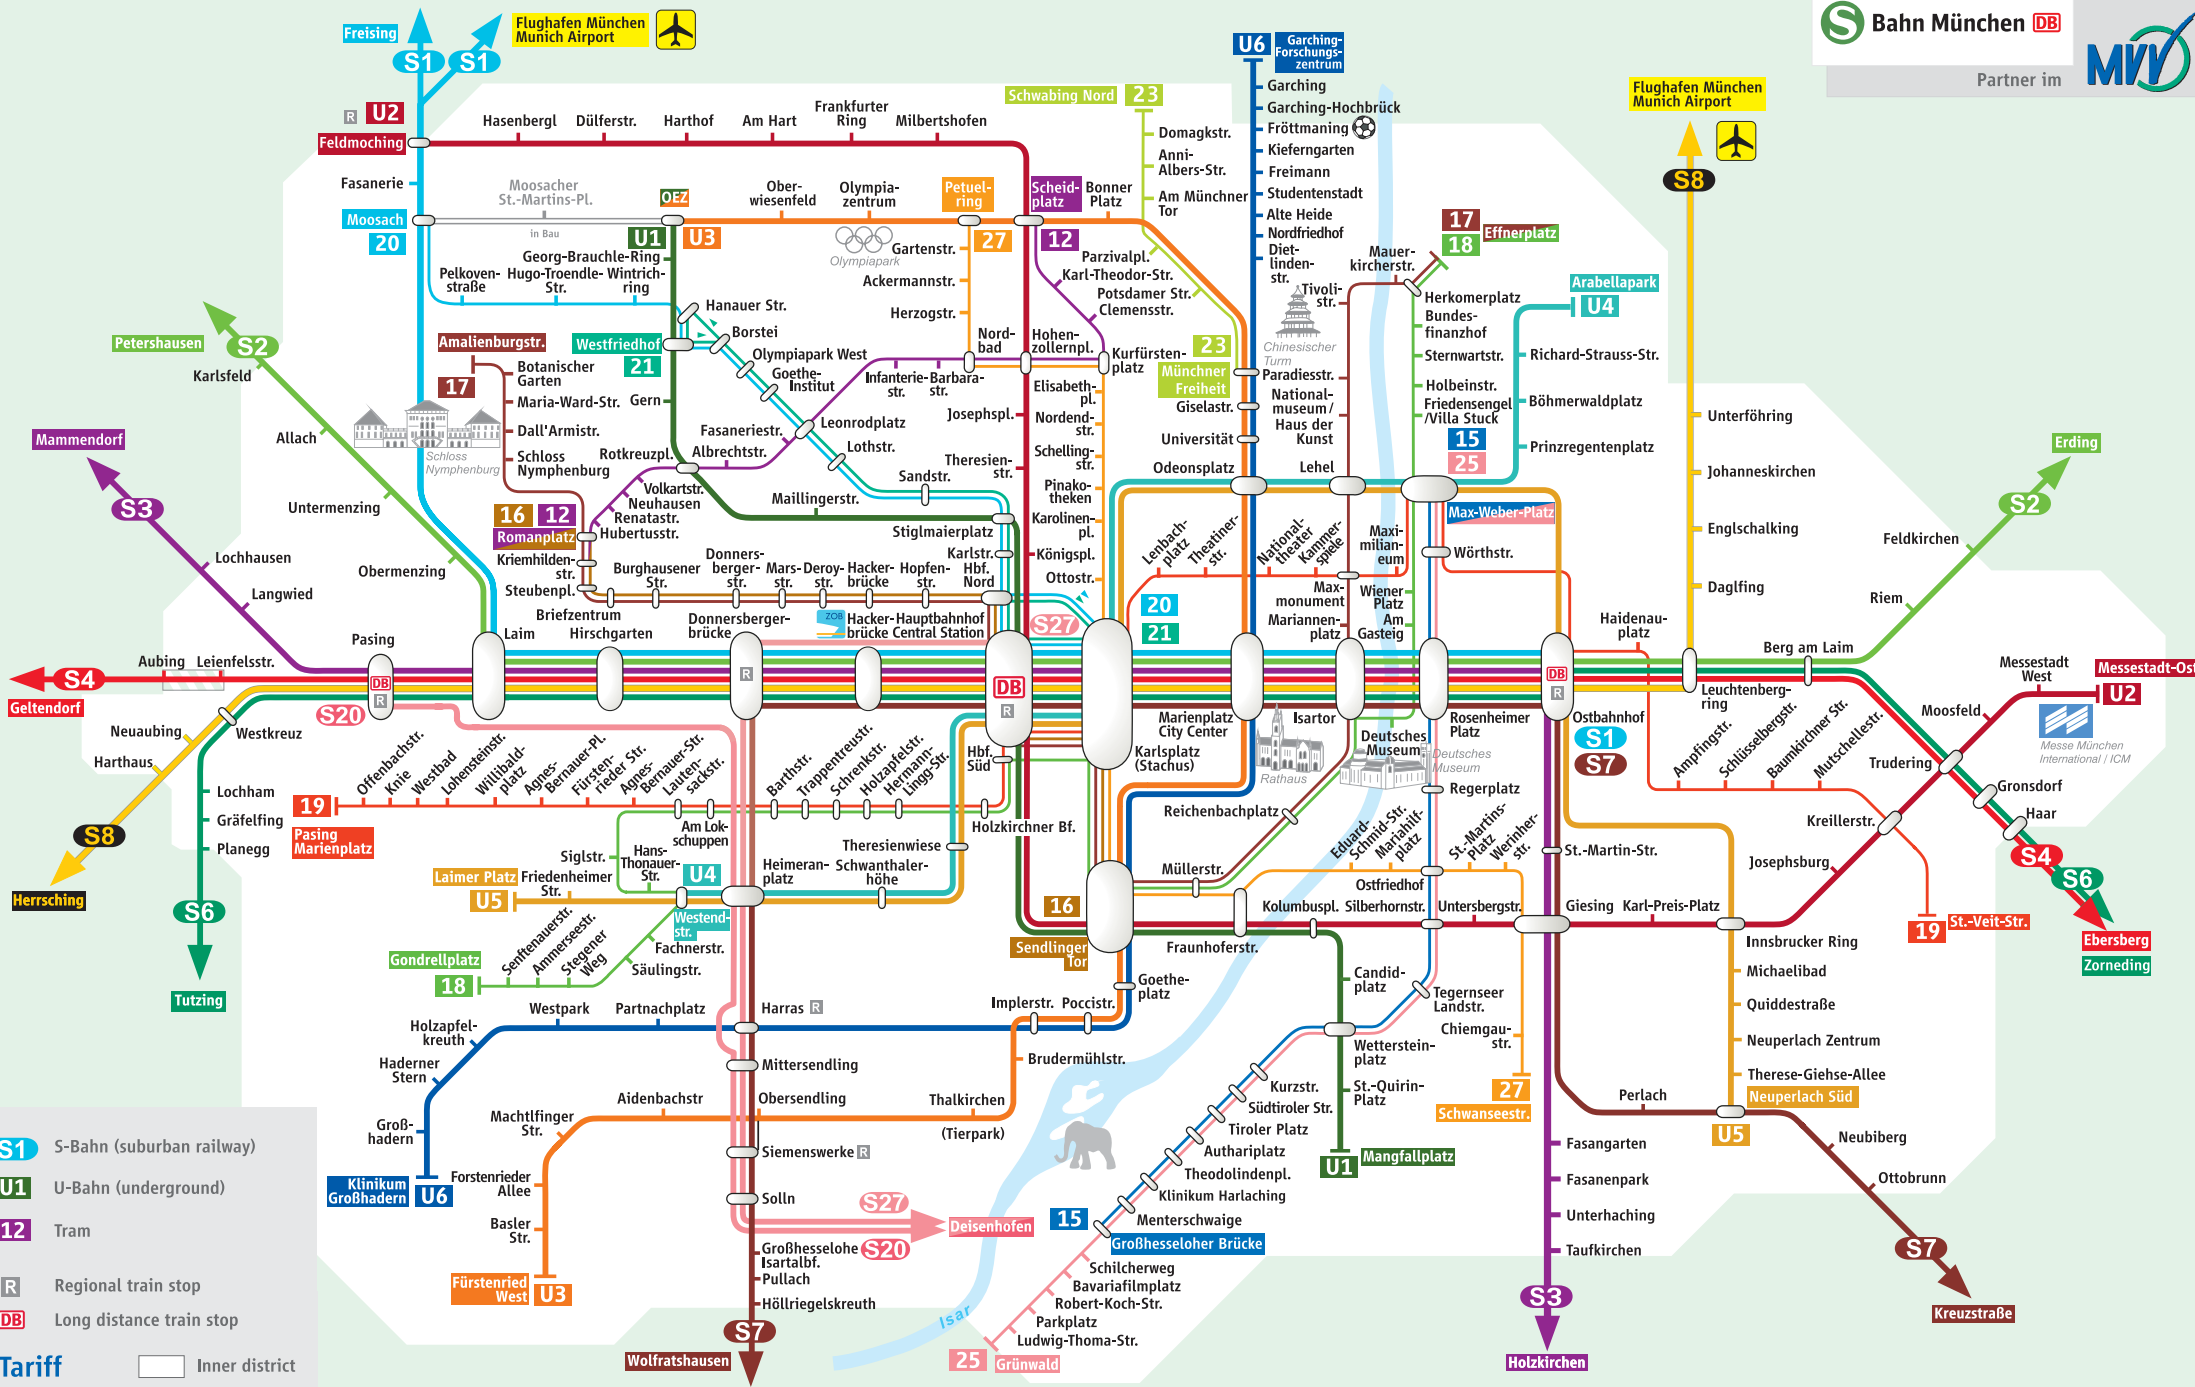

Inner district network

- S1** S-Bahn (suburban railway)
- U1** U-Bahn (underground)
- 12** Tram
- R** Regional train stop
- DB** Long distance train stop

Tariff zones

- Inner district
- Outer district