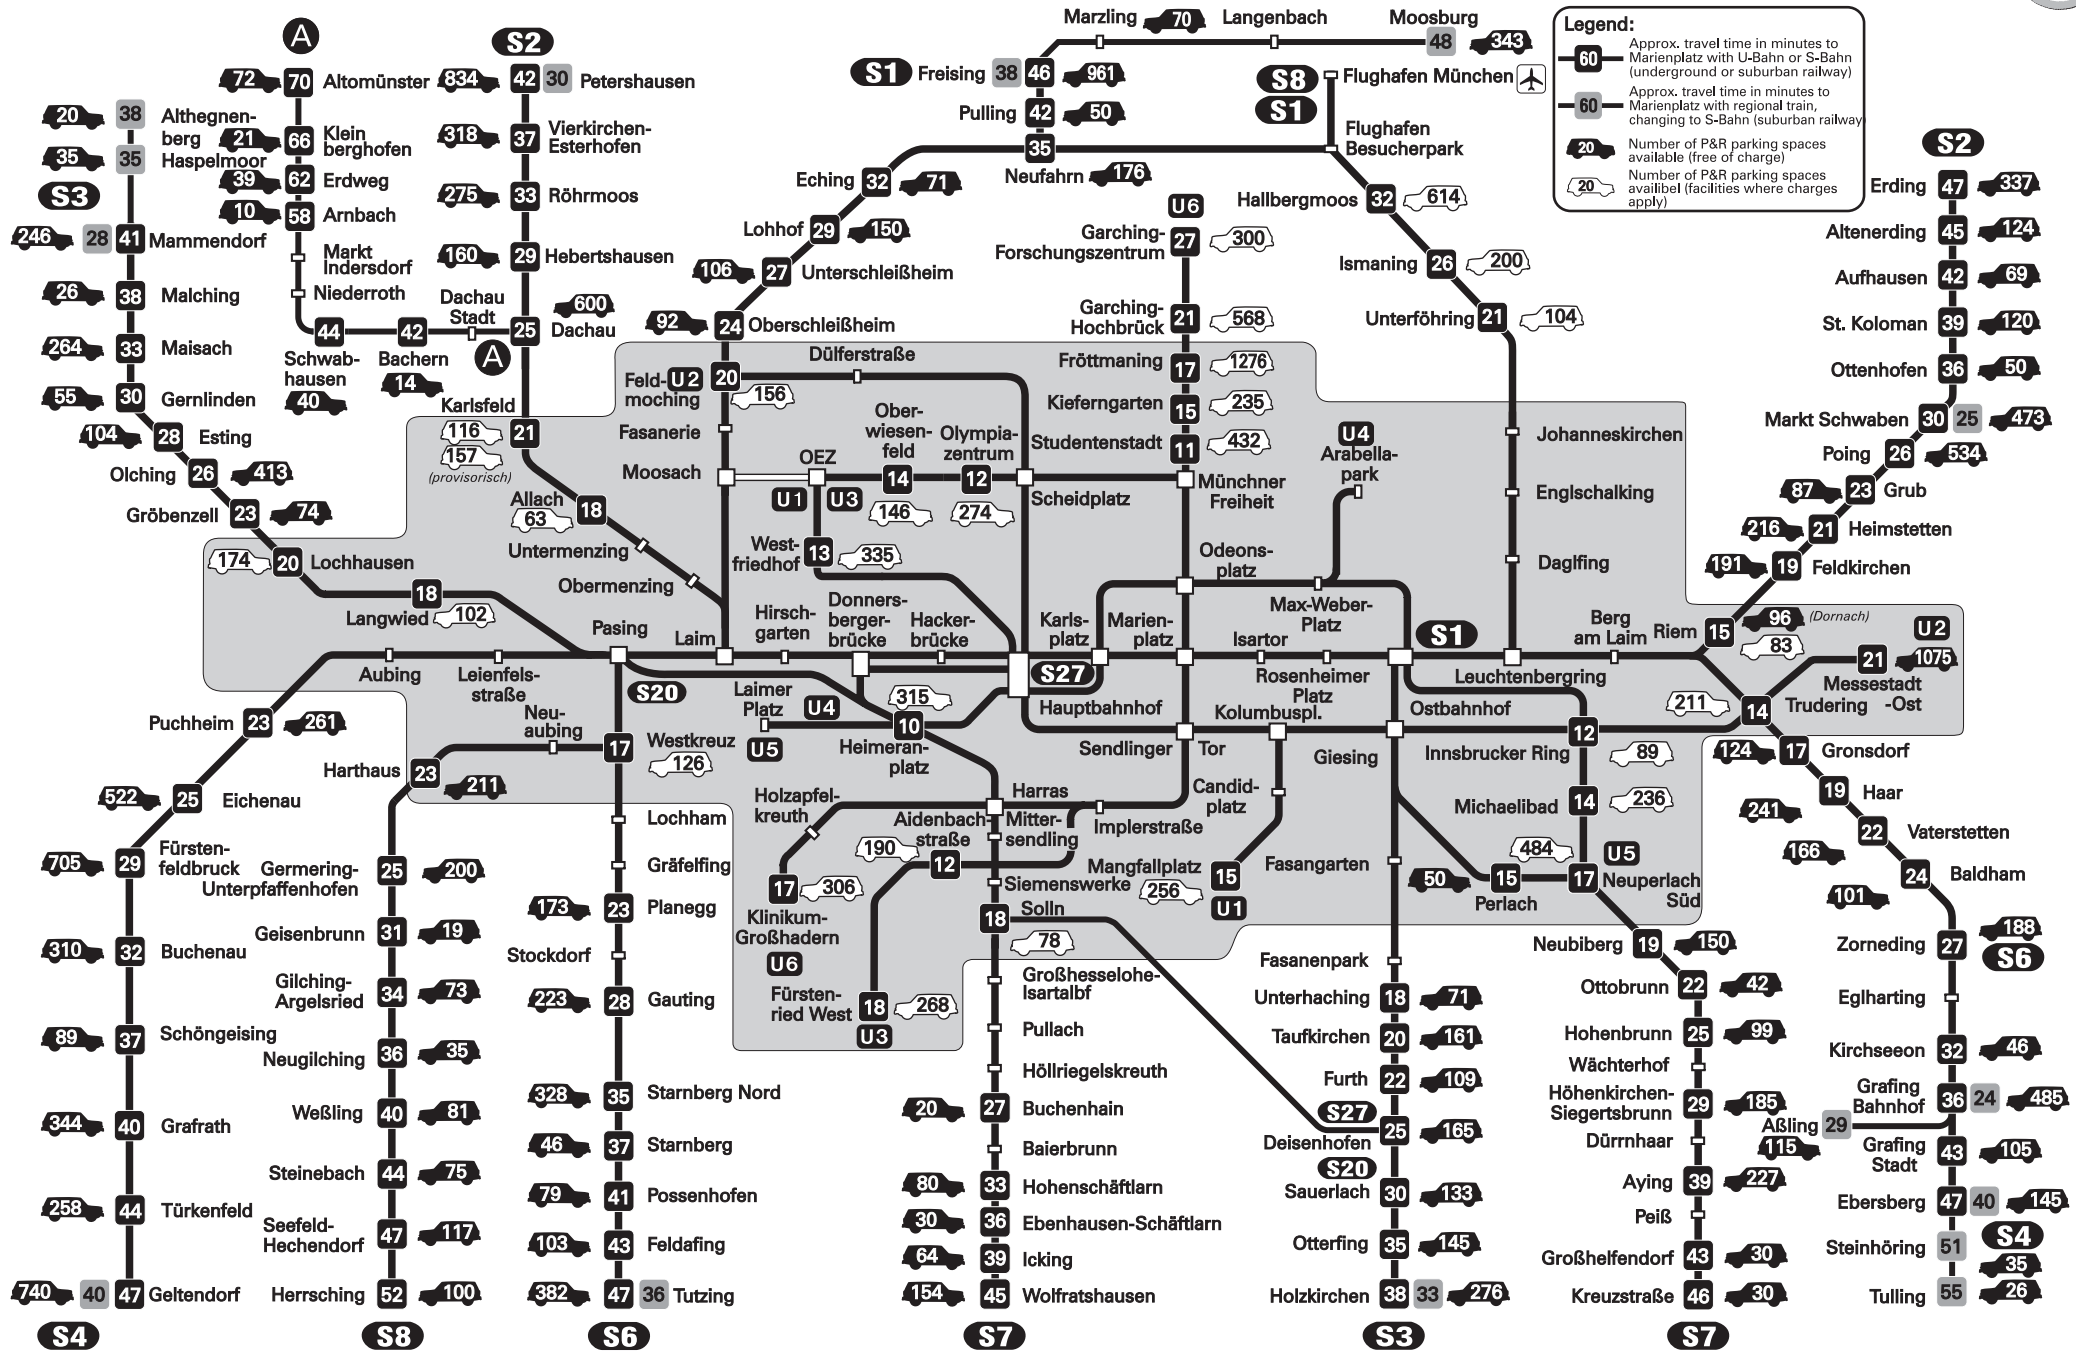

Parking facilities for MVV passengers/Reaching the Munich city district

The parking rules and regulations on display at the facilities apply!