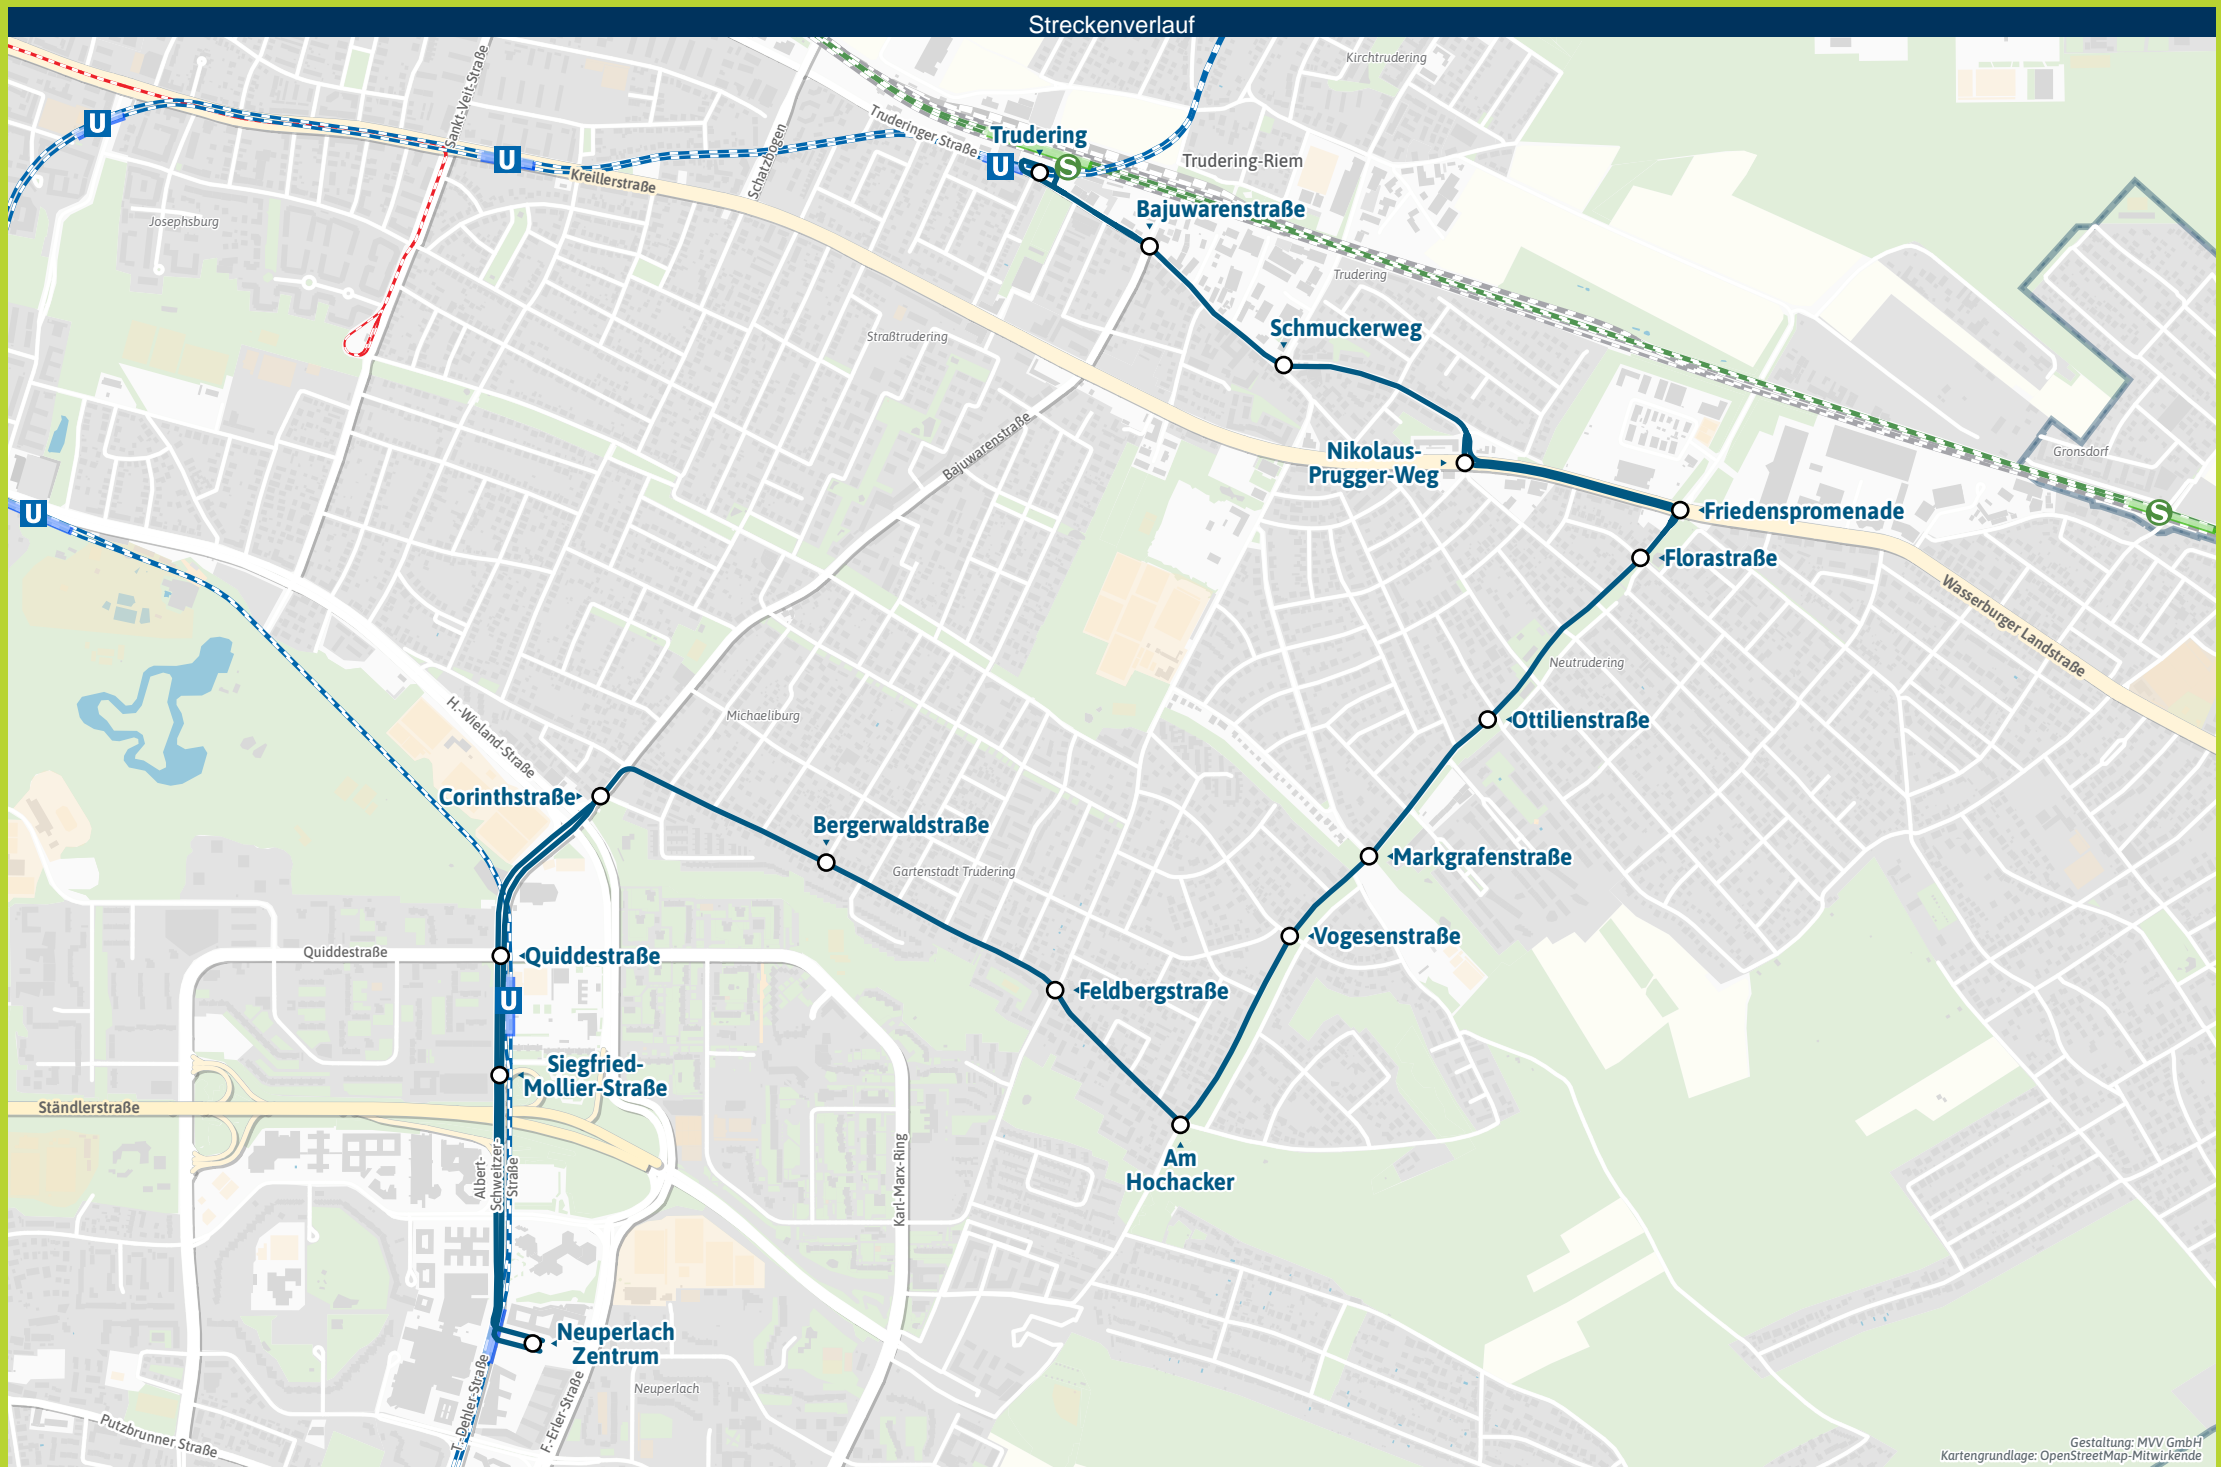

Münchner
VerkehrsVerbund

mvg.de
mvg-auskunft.de

Trudering ^{SU} - Vogesenstraße - Neuperlach Zentrum ^U

Table with columns for Zone, Stunde, and days of the week (Montag-Freitag, Samstag, Sonn- und Feiertag). Rows include route details and departure times for various streets like Trudering Bahnhof, Schmuckerweg, and others.

Table with columns for Zone, Stunde, and days of the week (Sonn- und Feiertag). Rows include route details and departure times for various streets like Trudering Bahnhof, Schmuckerweg, and others.

S = nur an Schultagen

Ferienfahrplan: 27.12.23 - 05.01.24, 12.02. - 16.02., 25.03. - 05.04., 21.05. - 31.05., 29.07. - 09.09., 28.10. - 31.10. und 20.11.24

Neuperlach Zentrum ^U - Vogesenstraße - Trudering ^{SU}

Table with columns for Zone, Stunde, and days of the week (Montag-Freitag, Samstag, Sonn- und Feiertag). Rows include route details and departure times for various streets like Neuperlach Zentrum, Siegfried-Mollner-Straße, and others.

Table with columns for Zone, Stunde, and days of the week (Sonn- und Feiertag). Rows include route details and departure times for various streets like Neuperlach Zentrum, Siegfried-Mollner-Straße, and others.