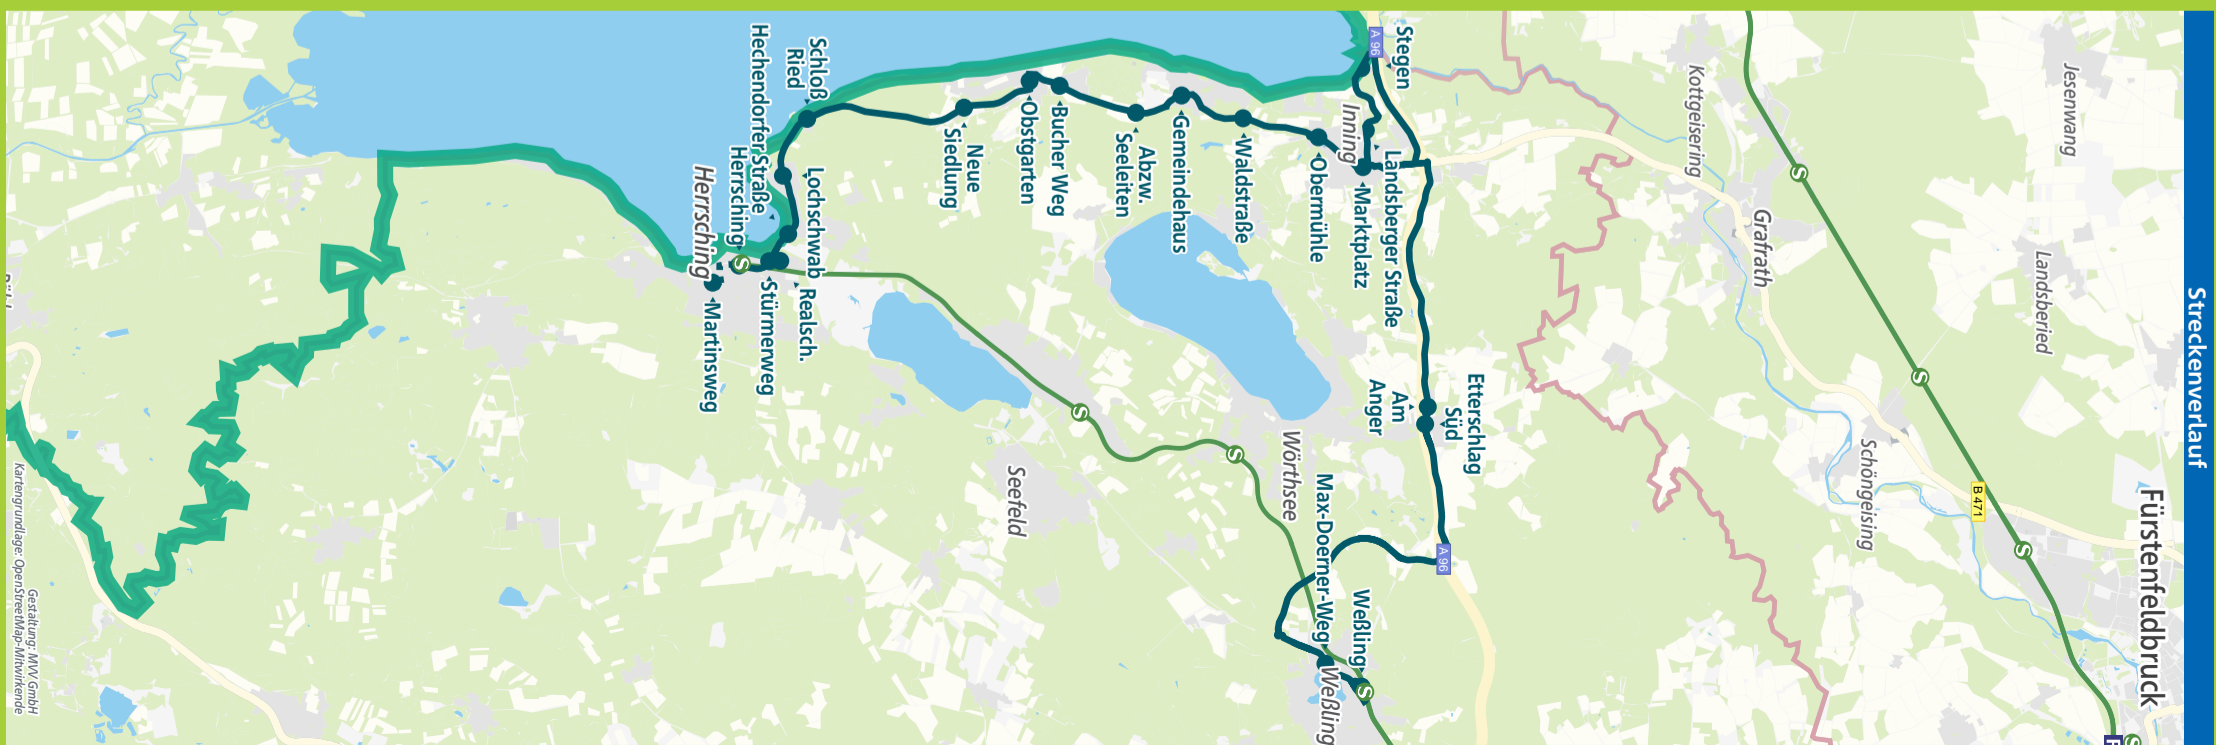

Table with columns for destination, departure time, and arrival times for Saturday (Samstag). Destinations include Marienplatz, Weßling, and various local streets.

Table with columns for destination, departure time, and arrival times for Sunday and Public Holidays (Sonn- und Feiertag). Destinations include Marienplatz, Weßling, and various local streets.

Table with columns for destination, departure time, and arrival times for Sunday and Public Holidays (Sonn- und Feiertag). Destinations include Marienplatz, Weßling, and various local streets.

Legend for symbols: S = an Schultagen, F = an schulfreien Tagen, X = Nur bei Bedarf und nur zum Ausstieg. Den Ausstiegswunsch dem Fahrer beim Zustieg bitte mitteilen.

Z = Angabe der Tarifzone | Busfahrten innerhalb einer Gemeinde gelten als Kurzstrecke: WES = Weßling, WOS = Wörthsee, INN = Inning am Ammersee, HER = Herrsching am Ammersee

Am 24. und 31. Dezember Betrieb wie Samstag
Außerhalb der Betriebszeiten verkehrt das MVV-RufTaxi 8400
Service-Telefonnummer: 089 / 889 889 80
Anmeldezeitraum: Mo-Fr 17:00 bis 05:45 Uhr; Sa+So+Feiertage ganztags
Anmeldeschluss: 45 Minuten vor Fahrtbeginn
Weitere Informationen unter www.mvv-muenchen.de/ruftaxi

www.mvv-muenchen.de

Änderungen vorbehalten

Geldhauser, 08104/89454

Streckenverlauf

Fürstentfeldbruck

Kartengrundlage: OpenStreetMap, Mapbox