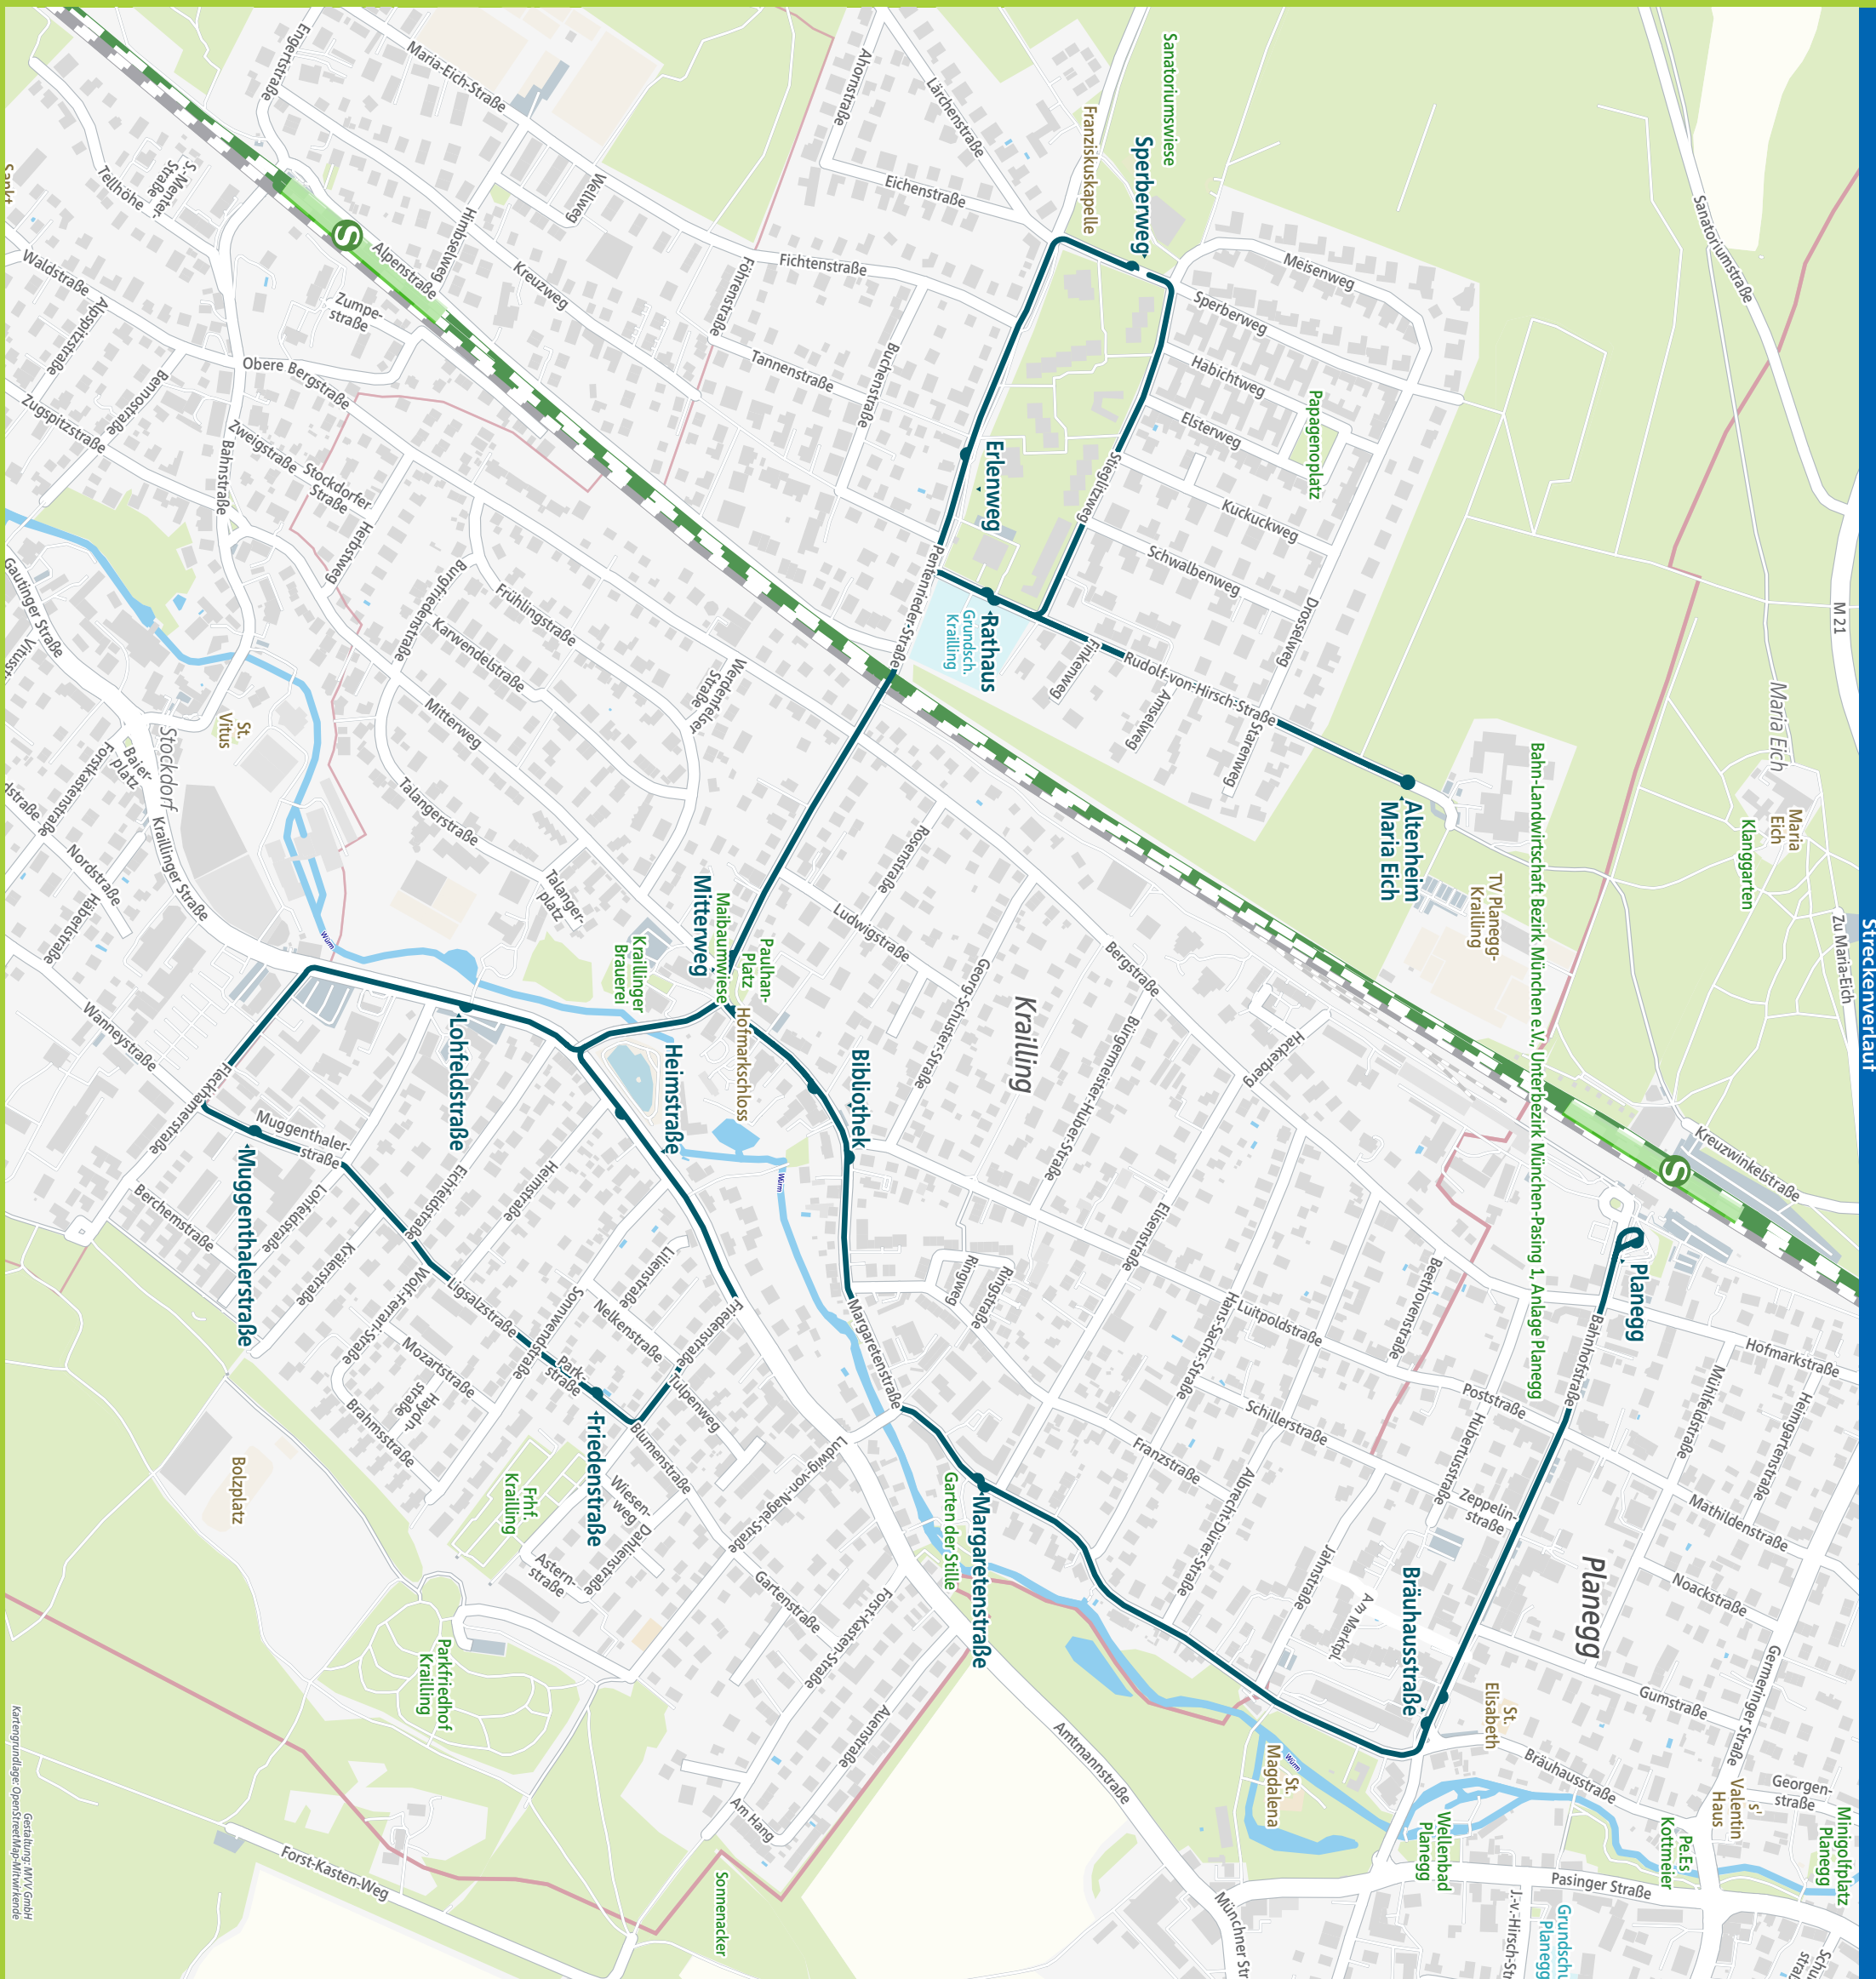

- Rathaus
- Altenheim Maria Eich
- Sperberweg
- Heimstraße ▶ 936 968
- Friedenstraße
- Lohfeldstraße ▶ 936 968
- Muggenthalerstraße

Mobil im Landkreis Starnberg

Der Landkreis Starnberg, die Stadt Starnberg sowie die Gemeinden im Landkreis Starnberg sorgen für Ihre gute Verbindung mit den MVV-Regionalbuslinien.

lk-starnberg.de

Streckenverlauf

Gestaltung: MVV GmbH
Kartengrundlage: OpenStreetMap, Aerial

Table with columns for destination (Z), departure (ab/an), and arrival times for Monday-Saturday. Includes routes for Starnberg, Planegg, Marienplatz, and various local stops like Planegg, Bräuhausstraße, and Krailing.

Table with columns for destination (Z), departure (ab/an), and arrival times for Monday-Saturday and Sunday/Holidays. Includes routes for Starnberg, Planegg, Tutzing, and Marienplatz.

Table with columns for destination (Z), departure (ab/an), and arrival times for Sunday/Holidays. Includes routes for Tutzing, Starnberg, and Marienplatz.

Table with columns for destination (Z), departure (ab/an), and arrival times for Sunday/Holidays. Includes routes for Planegg, Marienplatz, and Starnberg.

Table with columns for destination (Z), departure (ab/an), and arrival times for Sunday/Holidays. Includes routes for Krailing, Muggenthalerstraße, Lohfeldstraße, and various local stops.